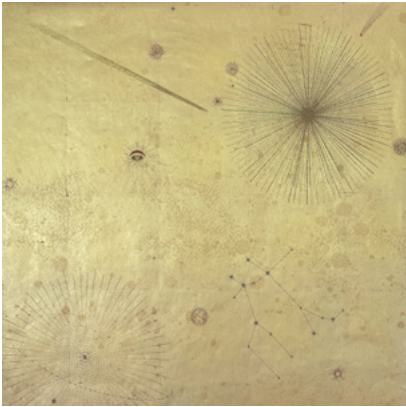

Calico

SUPERNOVA

Tear Sheet

Supernova is a journey through space and time

ASTRAL

COSMIC

INFINITY

PASSAGE

PEARL

PORTAL

STARGAZE

SUPERNAL

Supernova Pearl

Suitable for residential and commercial projects

COLOR
Pearl

ITEM
7345

CONTENT
Type II Vinyl

PANEL WIDTH
51" / 1295 mm trimmed

PANEL HEIGHT
132" / 3353 mm standard
192" / 4877 mm extended

REPEAT
Non-repeating

STOCK
Made to order

LEAD TIME
4 weeks to print

MINIMUM
1 panel

PRICE
Available upon request

DISCLAIMER
Refer to our website to see the full mural artwork. Reference the physical sample for color and texture. Panel maps represent mural artwork only.