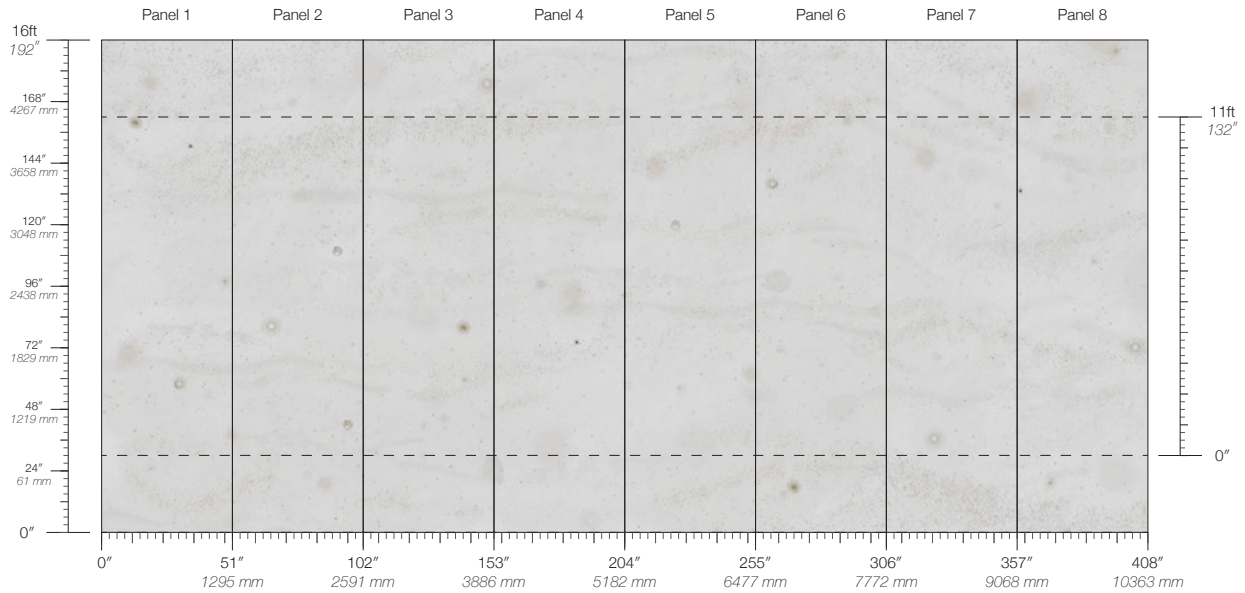

Supernova Pearl

Suitable for residential and commercial projects

COLOR
Pearl

ITEM
7345

CONTENT
Type II Vinyl

PANEL WIDTH
51" / 1295 mm trimmed

PANEL HEIGHT
132" / 3353 mm standard
192" / 4877 mm extended

REPEAT
Non-repeating

STOCK
Made to order

LEAD TIME
4 weeks to print

MINIMUM
1 panel

PRICE
Available upon request

ORIGIN
USA

DETAILS
Custom options available

ENVIRONMENTAL
Recycled Content
Phthalate Free
Low VOC
HPD Available

SPECS
Commercial Vinyl face
Non-woven backing
20 oz per linear yard
620 g per linear meter
Smooth reflective metallic texture

TESTING
(US) ASTM E84 Adhered Class A
(EU) EN 15102 Class B, s2
(CN) CAN/ULC-S102.2 Class A
CCC-W-408D Type II
WA Specification W-101 Type II

MAINTENANCE
Water-based cleanser

CONTACT
sales@calicowallpaper.com
+1 718 243 1705
57 Lispenard Street
New York, NY 10013 USA

DISCLAIMER
Refer to our website to see the full mural artwork. Reference the physical sample for color and texture. Panel maps represent mural artwork only.